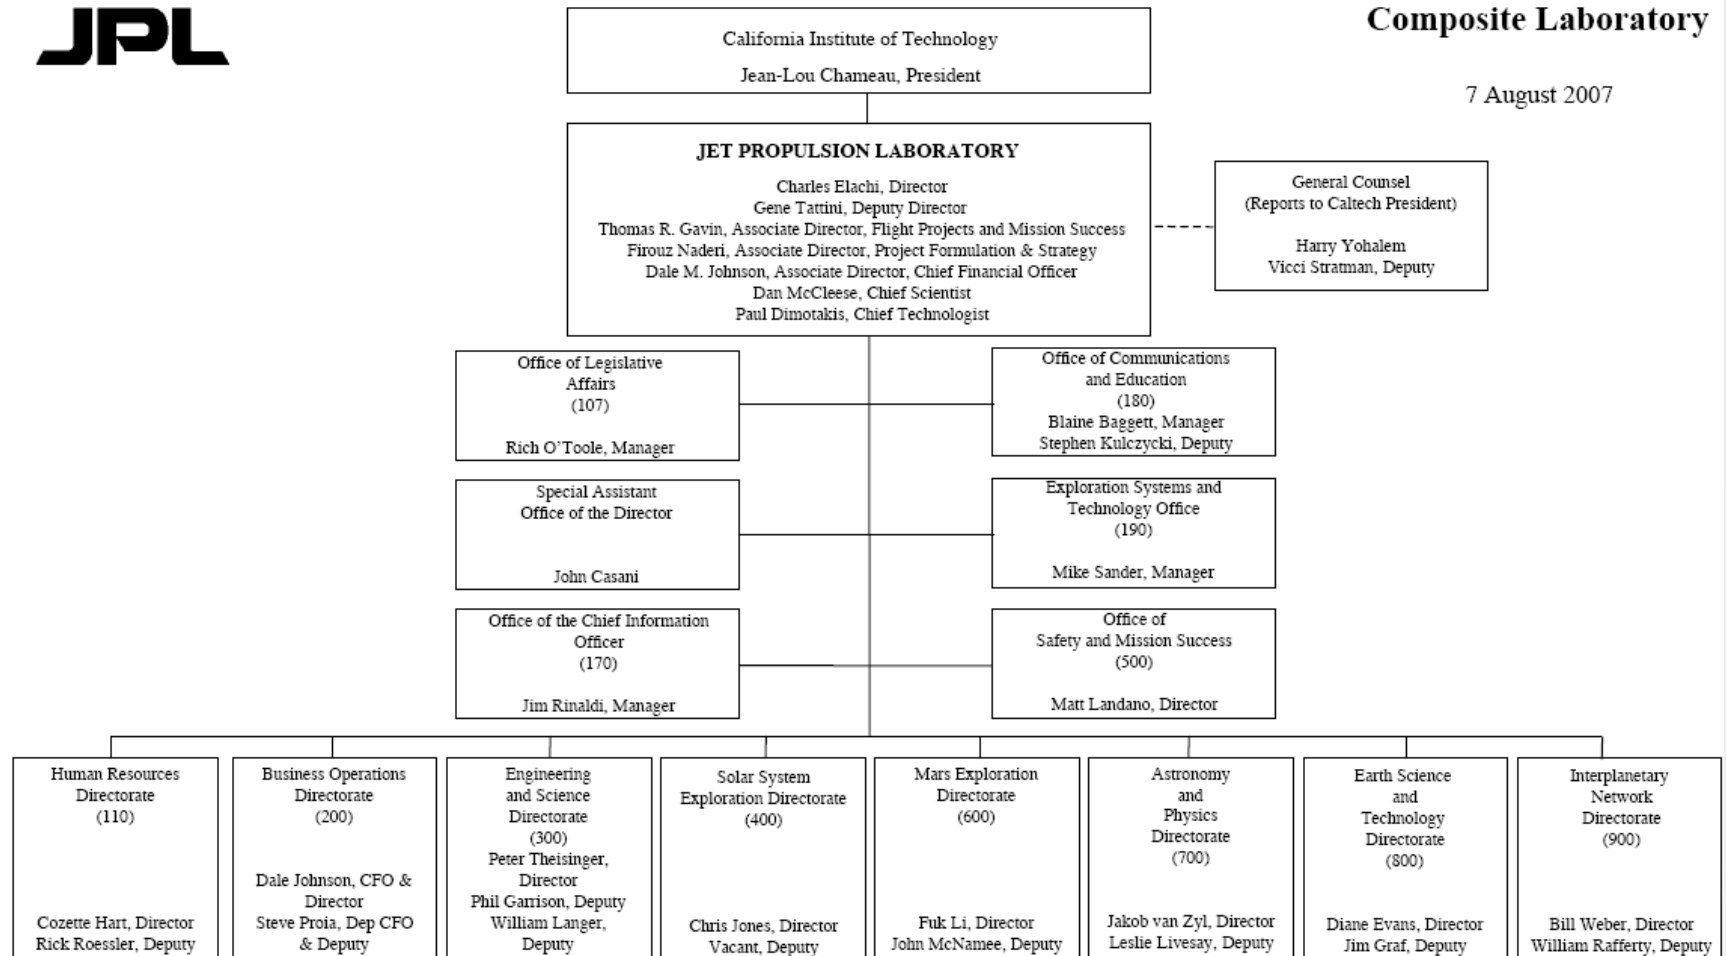

JPL Organization Chart

Composite Laboratory

7 August 2007